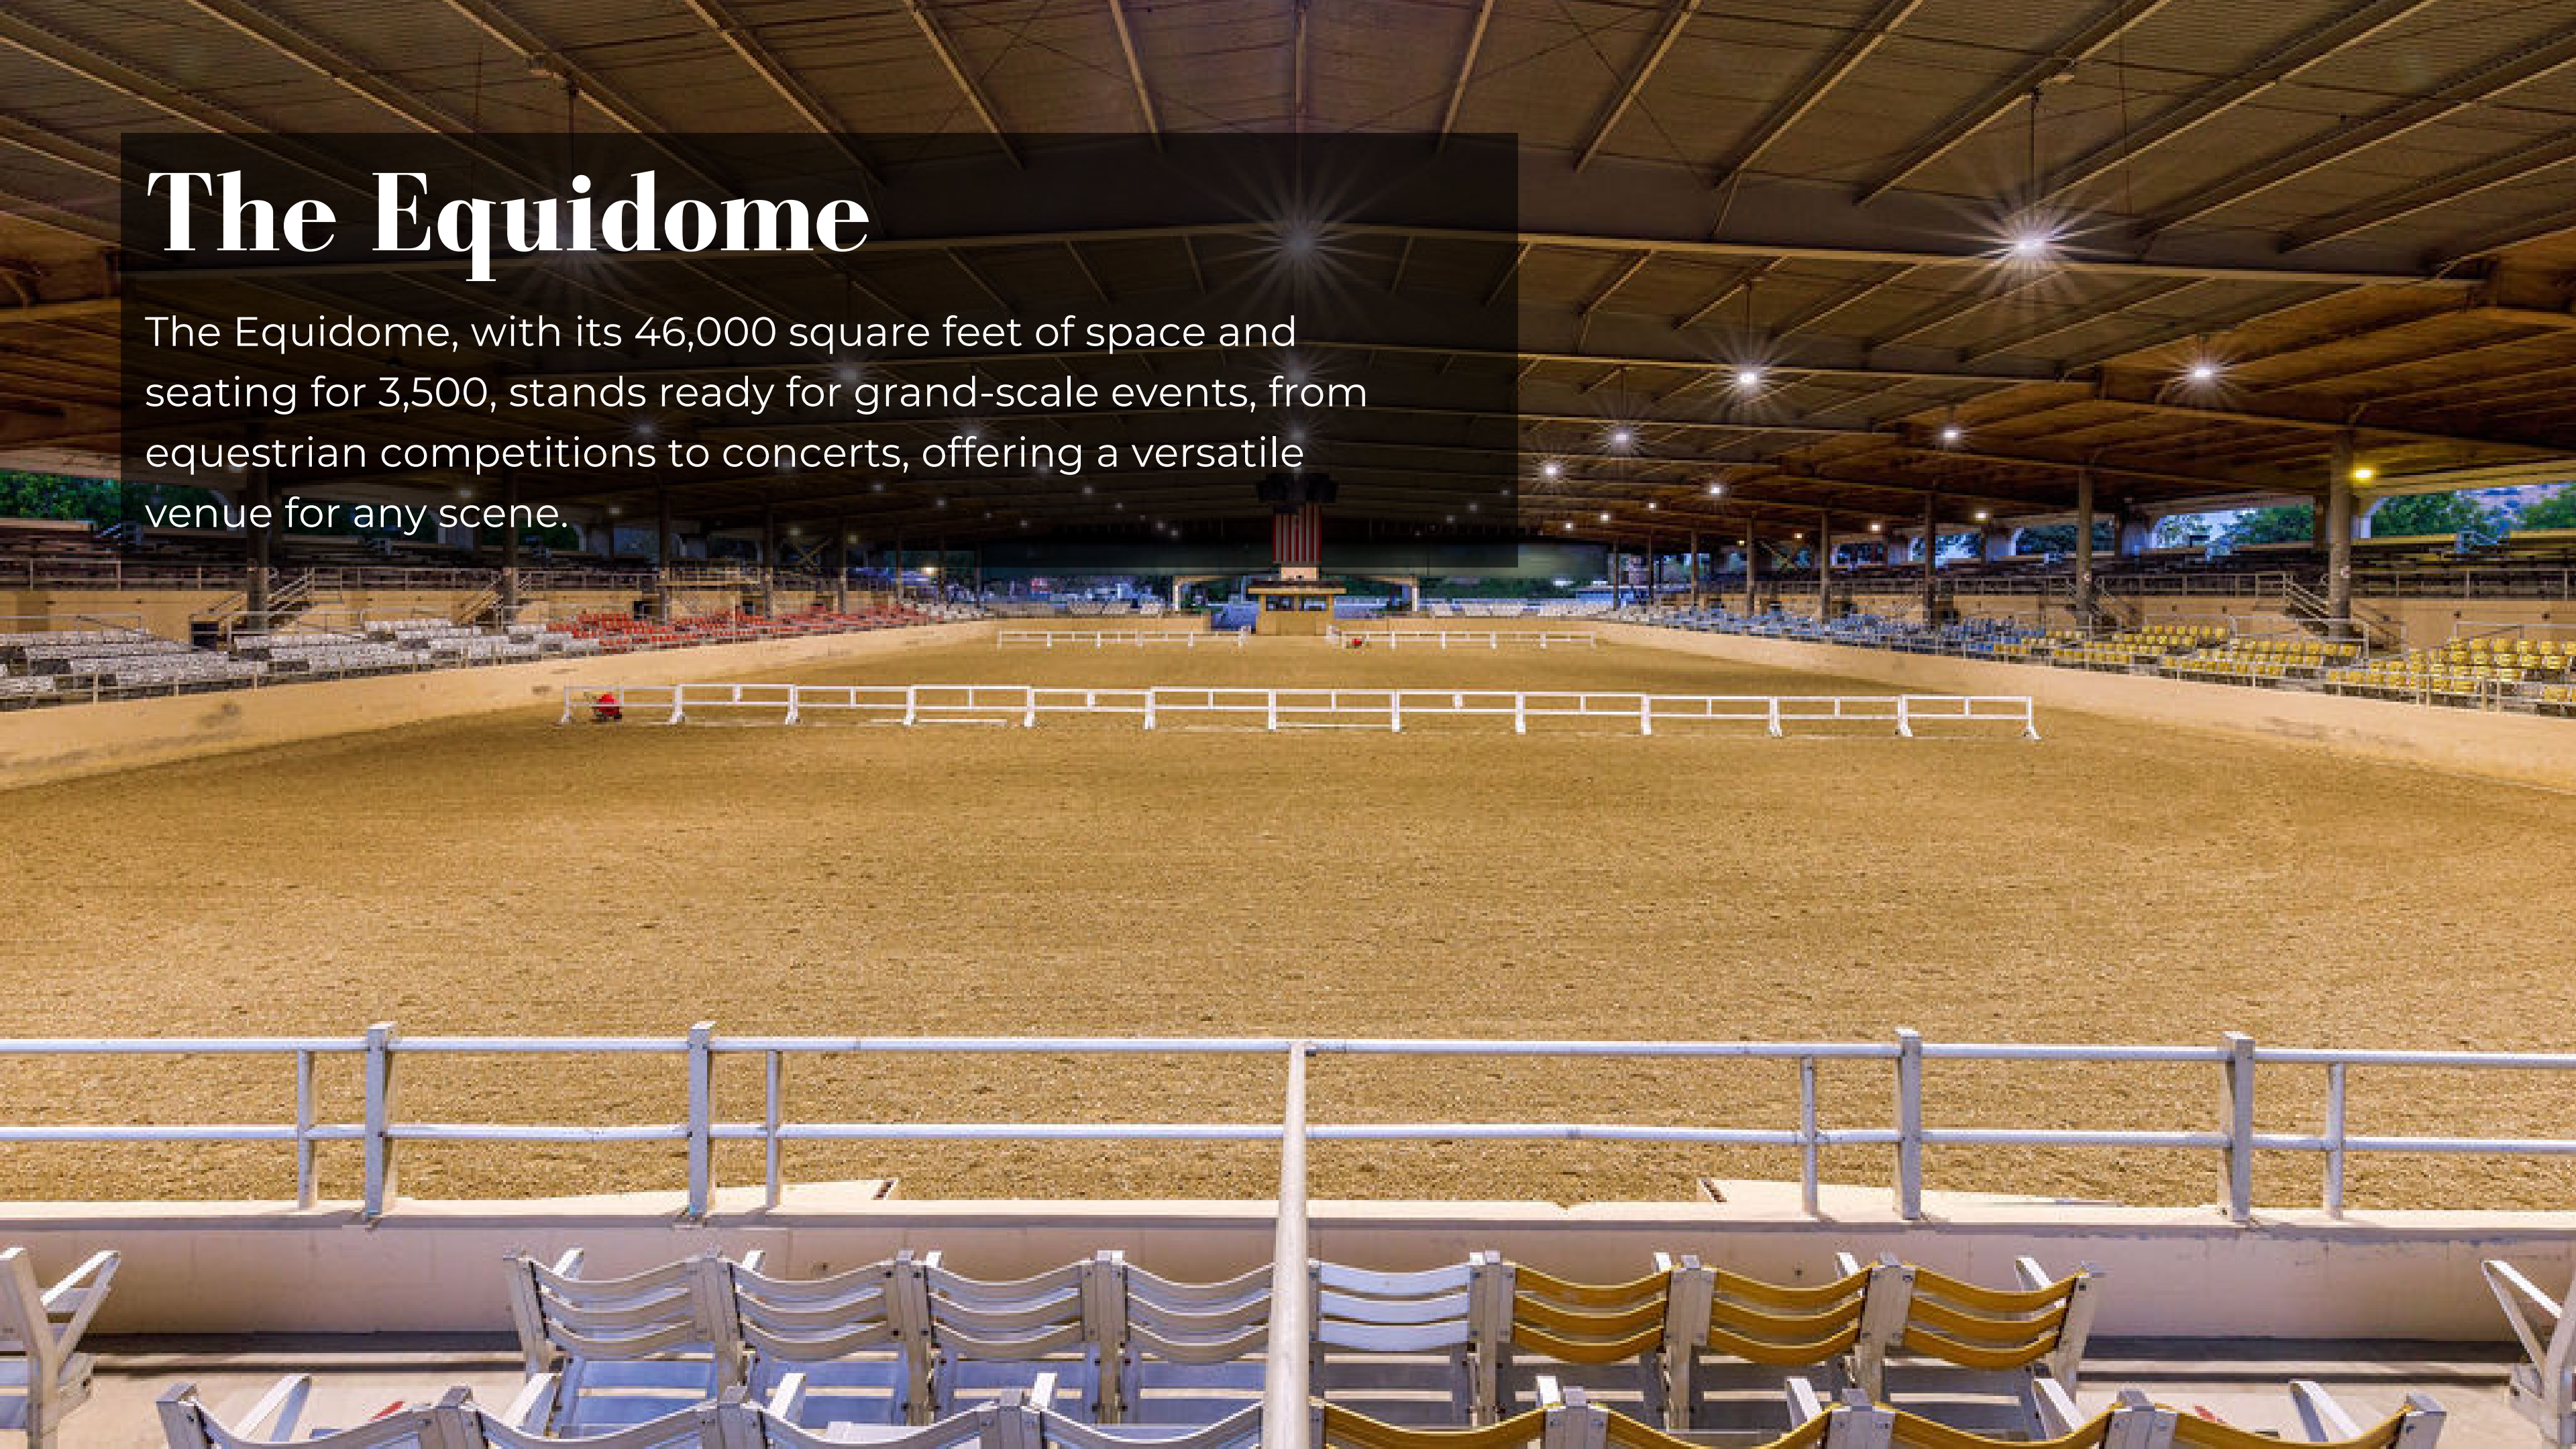

# The Barn Saloon

Our Barn Saloon boasts a VIP enclave with a wine bar aesthetic and a stunning patio. It overlooks the show rings and offers an exclusive setting for up to 100 individuals.

# The Equidome

The Equidome, with its 46,000 square feet of space and seating for 3,500, stands ready for grand-scale events, from equestrian competitions to concerts, offering a versatile venue for any scene.